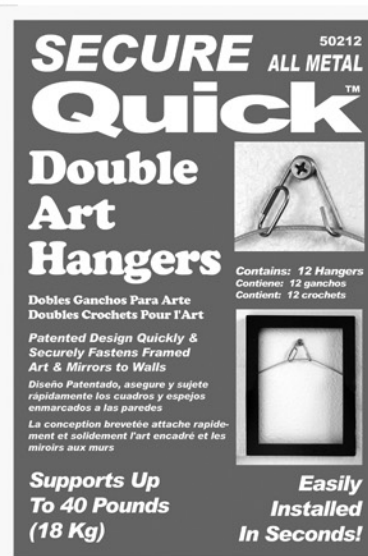

SECURE ALL METAL Quick™

Art Hangers

By WIZARD™

Art Hanger

Double Art Hanger

Security Art Hanger

Art and Mirror Kit

Secure Quick Art Hangers are the ultimate in ease of use, practicality, and safety for anything you hang on your walls. Falling artwork can cause serious injury, damage to furniture and flooring, and to the artwork and framing itself. Art can fall because of slamming doors, wind, earthquakes, accidental bumps, or even from children playing nearby. The Secure Quick Art Hangers help prevent injury and damage by providing a quick, easy, and secure solution to keeping art where it belongs: on the wall! Choose from five different models for different applications.

- Patented designs allow quick mounting of art
- Remove art quickly by rotating (Art & Double Art)
- Security Hanger for Increased artwork security
- Installed in minutes with a drill and screwdriver
- Improves child safety
- Ideal for earthquake and disaster preparedness
- Inexpensive insurance against injury and damage