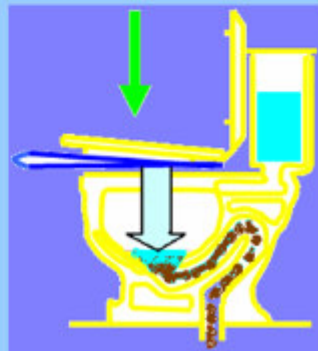

PRESSAIRE

CLEAR CLOGGED TOILETS

!!WITHOUT A MESSY PLUNGER!!

FOLDS AND STORES OUT OF SIGHT

THE CLEAN, QUICK, EASY, SIMPLE
WAY TO CLEAR A CLOGGED TOILET
WITH NO MESS!

Pressaire is constructed of strong yet flexible vinyl and two spring-steel hoops. This unique design allows Pressaire to be conveniently folded to permit storage in a drawer, under the sink, or behind the toilet and out of view from your guests. When needed, simply unfold and Pressaire becomes a high volume bellows. Compressing Pressaire expels the water and clog from the toilet. When finished simply fold and return Pressaire to its storage location. Pressaire also helps with the following:

- Make your toilet bowl cleaning chore more efficient. A quick flush with Pressaire removes most of the water in your toilet bowl, thus increasing the concentration of your toilet cleaner in the bowl, making it more effective.
- A slow flushing toilet may be due to mineral buildup deep in the interior of the toilet. After a quick flush with Pressaire add more than the normal amount of toilet cleaner you typically use. This exposes more of the interior of the toilet to the now more concentrated cleaner. This can help dissolve the mineral buildup in the toilet interior and improve the toilet flush.
- An encounter with a clogged toilet can be a nightmare while on travel. Pressaire can be packed in the glove-box of your car, a suitcase, travel bag or even a purse to ease your travel worries.
- If you often have to flush twice to clear the toilet bowl, Pressaire can eliminate that second flush. Just use Pressaire to flush the water from the toilet bowl before a normal flush. This also helps to conserve water.
- For those who have a cabin or home where freezing is common, Pressaire can make winterizing your toilets much easier by removing most of the water with a simple flush instead of using cups, buckets, or sponges.