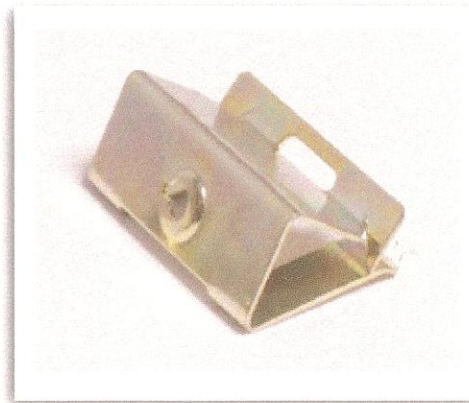

CLIP
TM

The G-Clip easily and quickly installs onto broken and stripped plastic electrical outlet boxes, without the need for special tools or removal of the outlet box from within the wall.

It provides a sturdy secure attachment point for the switch or outlet device.

Loose and unsecured outlets and switches can cause poor connections, resulting in heat buildup and burnt insulation and potential fire hazard.

Damaged plastic electrical wall boxes allow switches and outlets to protrude from the wall, exposing electrical wires and components to accidental contact by homeowners.

NO FUSS—NO MUSS—NO WALLS TO BUST

G-Clip Product Specs:

UPC Code 804879168577

Walton Electric Stock Number: No. 2GC-B

Color: Gold

Package Type: Blister pack

Quantity : 2 clips per pack

Package Dimensions: Length 3.75" Width 2" Depth 1"