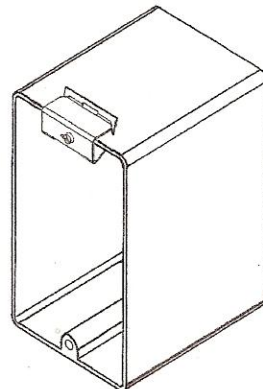

CLIP
TM

The G-Clip easily and quickly installs onto broken and stripped plastic electrical outlet boxes, without the need for special tools or removal of the outlet box from within the wall.

It provides a sturdy secure attachment point for the switch or outlet device.

Loose and unsecured outlets and switches can cause poor connections, resulting in heat buildup and burnt insulation and potential fire hazard.

Damaged plastic electrical wall boxes allow switches and outlets to protrude from the wall, exposing electrical wires and components to accidental contact by homeowners.

NO FUSS—NO MUSS—NO WALLS TO BUST

G-Clip Product Specs:

UPC Code 804879168577

Walton Electric Stock Number: No. 2GC-B

Color: Gold

Package Type: Blister pack

Quantity : 2 clips per pack

Package Dimensions: Length 3.75" Width 2" Depth 1"