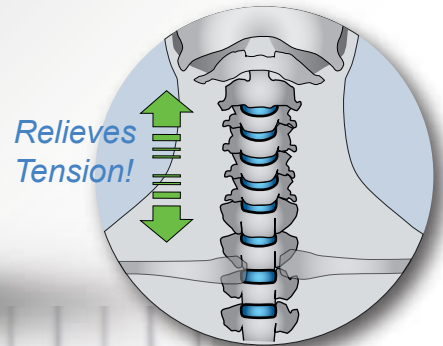

the **SIMPLE TRAVEL PILLOW** ...Like Nature's Original Head Support

- "Lifts" Head As You Relax
- Opens Up Neck Joints
- Restores Vital Circulation
- Relieves Tension & Stress

pump it up for custom support!

... natural shape cradles your head

The Simple Travel Pillow™ is a naturally shaped head support that relieves your neck. It was originally designed to ease the stresses of travel, but is actually ideal for anyone looking for relief from neck tension and stiffness anywhere.

Neck and shoulder tension prevents all of us from doing the things we love to do. It occurs from constantly straining our bones and muscles to hold up the weight of our heads. The SimpleTravel Pillow™ gently supports that weight, relieving pressure.

The Simple Travel Pillow™ is organically shaped to naturally cradle your head. *Support your Head and Relieve Your Neck!* It's exactly what we do when we kick back after a long day.

The Pillow stays in place as your body starts to relax, thereby mildly "lifting" your head & gently stretching your neck. It relieves tension & allows circulation in your muscles and joints.