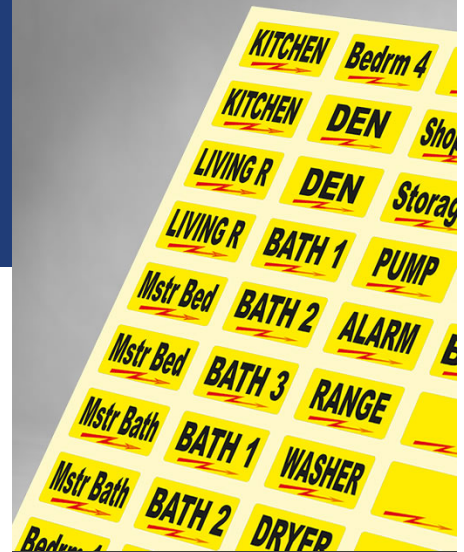

BREAKER BOX LABELS

Label All Your Circuit Switches!

“Easy read” breaker box decals. Tough vinyl labels for circuit breakers. Great for home owners, apartment complexes and electricians. Makes identifying the right circuit easier.

- (1) Sheet of 60 individual coated and dye cut socket labels
- “Easy read” lettering with bright yellow background
- Room coded for fast identification and organizing
- Permanent adhesive – oil and gas resistant

Product Specifications

UPC CODE: 895667000087

Number of Sheets: 1

Number of Labels: 60

Weight: 0.2

Dimensions: 8 x 4 inches

Colors: Black lettering on bright yellow background

List of Labels: